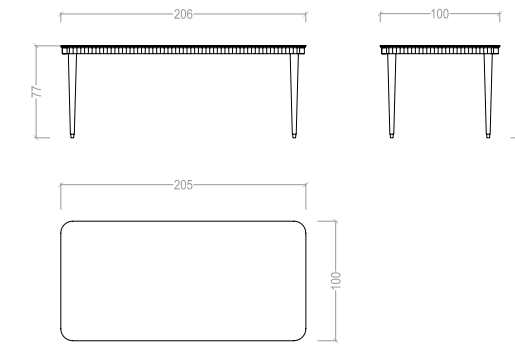

DIMENSIONS

İstanbul Collection

DINING ROOM

SOFA SET

TV UNIT