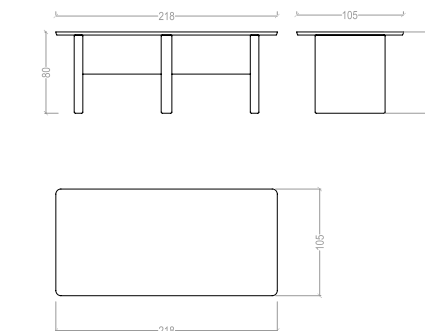

4 seater | 4'lü koltuk

bergere | berjer

coffee table | orta sehpa

side table | yan sehpa

TV UNIT

bottom block | alt blok

It is an indispensable piece that will take its place in your memories with its extraordinary details and fashion-appropriateness on your most unforgettable days.