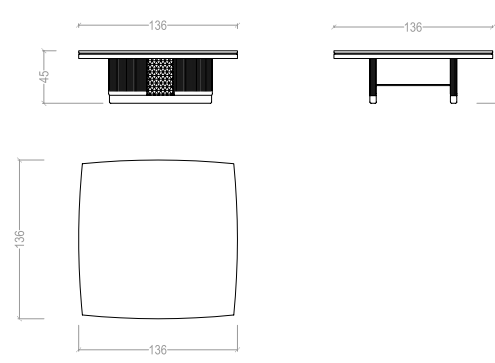

DIMENSIONS

Channel Collection

DINING ROOM

SOFA SET

TV UNIT

tv unit | tv ünitesi