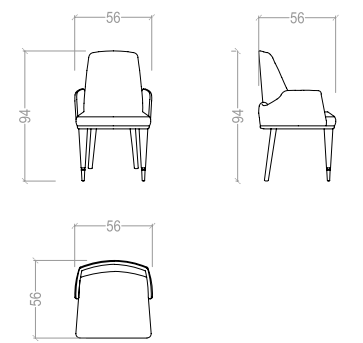

CHANNEL

Tv Unit / Tv Ünitesi

DIMENSIONS

Channel Collection

DINING ROOM

SOFA SET

TV UNIT

tv unit | tv ünitesi

channel
tv
unit

Offering you eye-catching colors and bold details at first glance, Channel is quite assertive in completely changing the atmosphere of your living space.

Göz alıcı renklerini ve cesur detaylarını ilk bakışta size sunan Channel, yaşam alanınızın havasını baştan aşağı değiştirmekle oldukça iddialı.