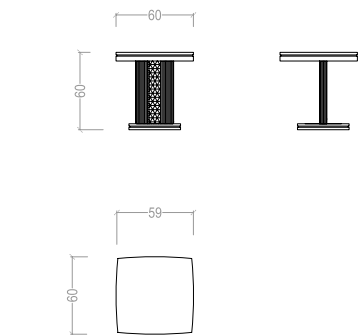

CHANNEL

Tv Unit / Tv Ünitesi

DIMENSIONS

Channel Collection

DINING ROOM

SOFA SET

TV UNIT

tv unit | tv ünitesi

channel
tv
unit

Offering you eye-catching colors and bold details at first glance, Channel is quite assertive in completely changing the atmosphere of your living space.

Göz alıcı renklerini ve cesur detaylarını ilk bakışta size sunan Channel, yaşam alanınızın havasını baştan aşağı değiştirmekle oldukça iddialı.