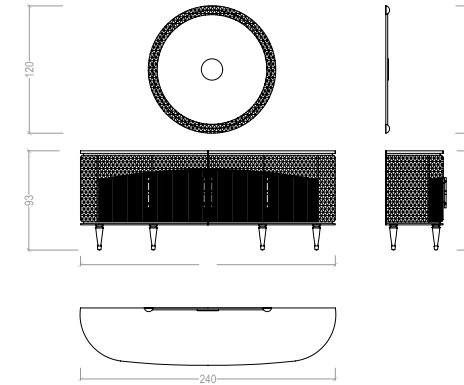

DIMENSIONS

Channel Collection

DINING ROOM

SOFA SET

TV UNIT

tv unit | tv ünitesi