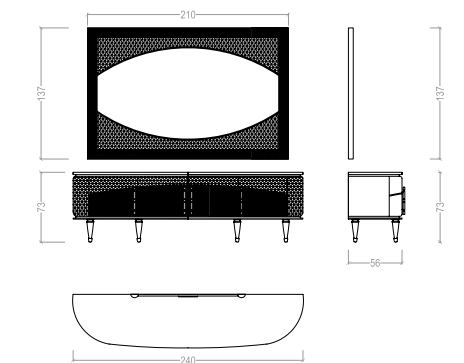

DIMENSIONS

Channel Collection

DINING ROOM

SOFA SET

TV UNIT

tv unit | tv ünitesi