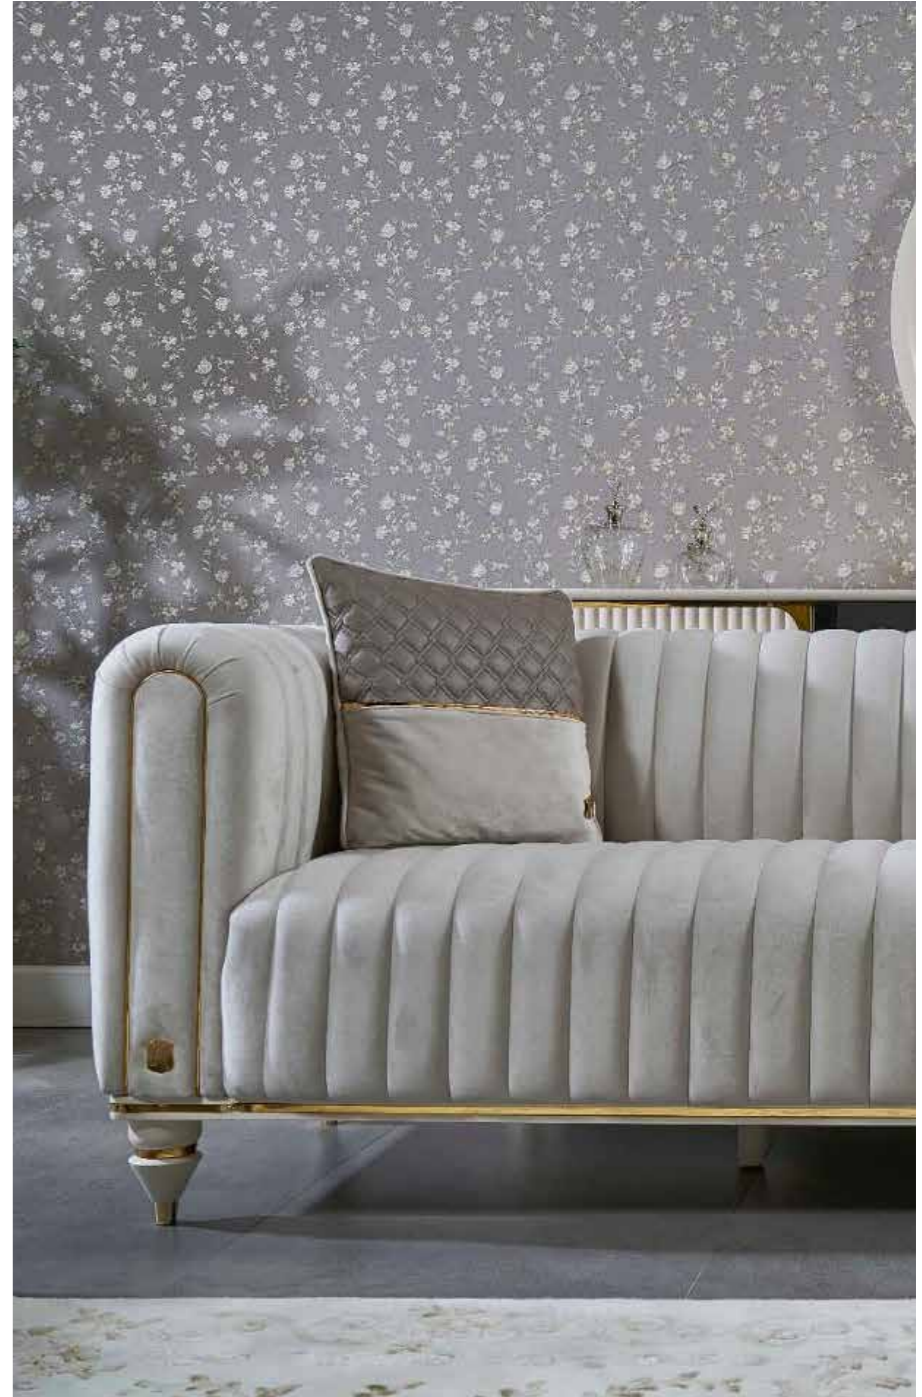

İnci Sofa Set, which is the number one choice of those who do not want to give up modern models, has aesthetic and modern lines.

The greatest complement to your living rooms...

İnci Sofa Set

Instead of placing certain patterns in your home, crown it with free and comfortable seating groups. 'inci', where comfort is at the forefront, will meet your needs.

	G/W	Y/H	D/D
Üçlü Koltuk (3 seater)	75	80	78
Berjer (bergere)	230	78	84