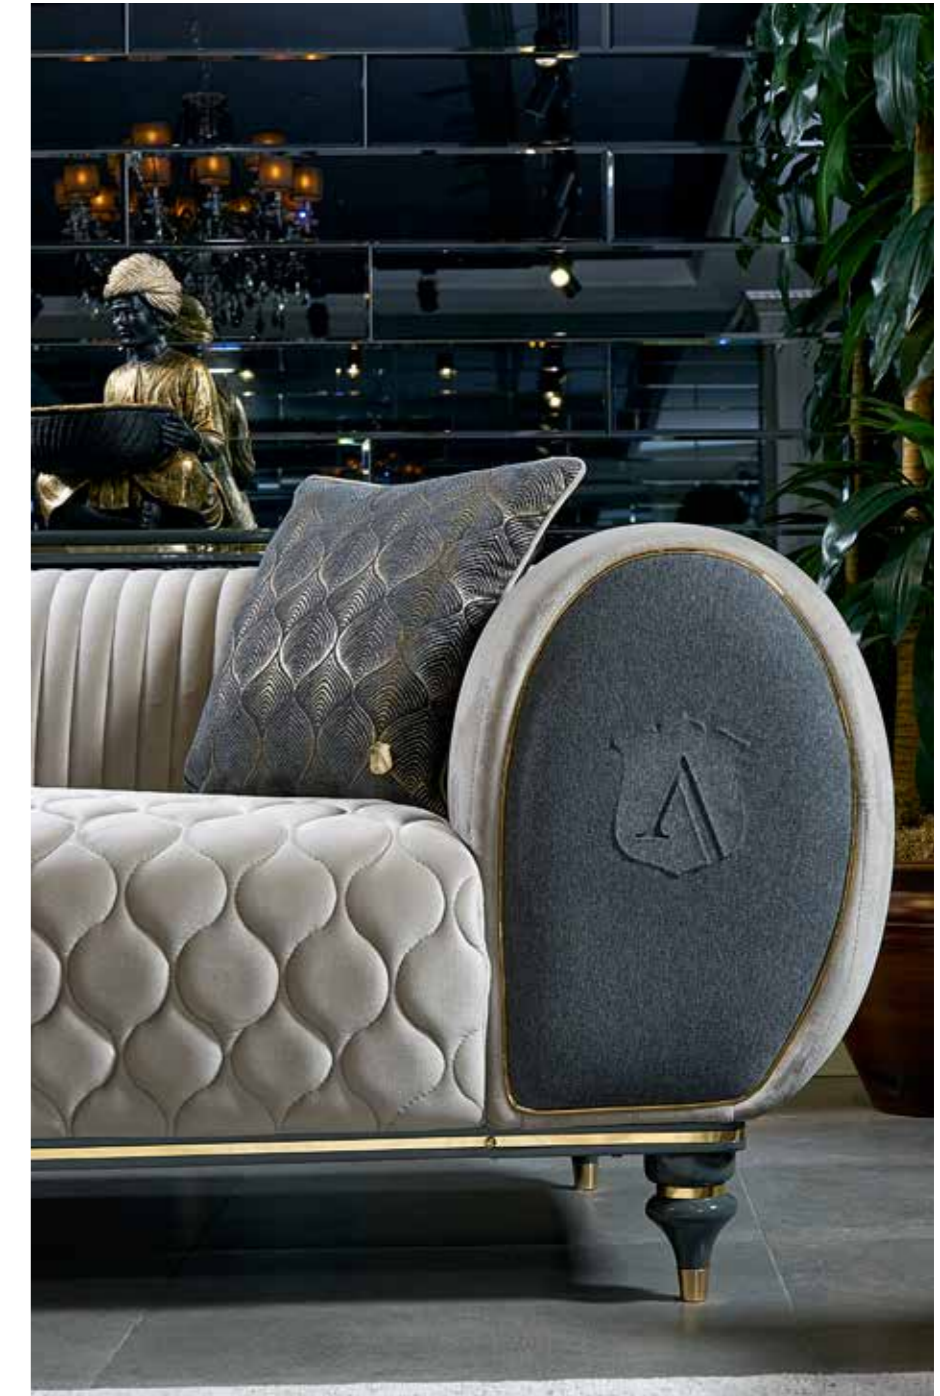

Üçlü Koltuk (3 seater)	: 87	90	87
Berjer (bergere)	: 258	72	98

Capella Sofa Set, Details