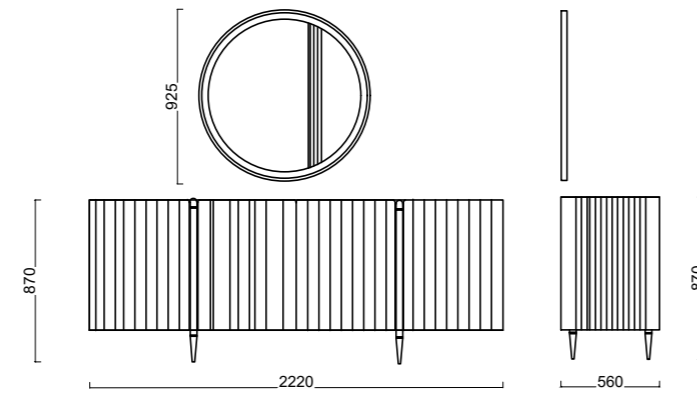

STELLA

CONSOLE

SHOWCASE

TABLE

CHAIR

BEDSTEAD

BENCH

NIGHT STAND