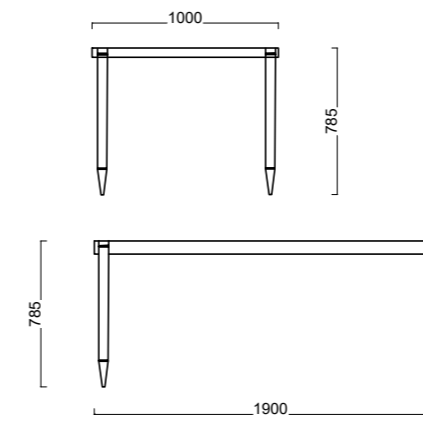

STELLA

CONSOLE

SHOWCASE

TABLE

CHAIR

BEDSTEAD

BENCH

NIGHT STAND