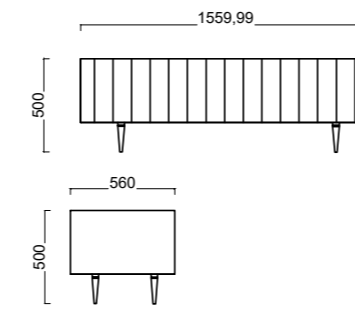

STELLA

CONSOLE

SHOWCASE

TABLE

CHAIR

BEDSTEAD

BENCH

NIGHT STAND