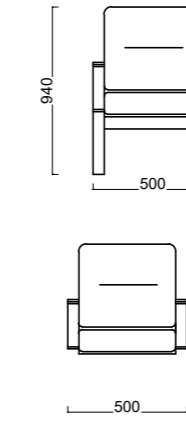

STELLA

CONSOLE

SHOWCASE

TABLE

CHAIR

BEDSTEAD

BENCH

NIGHT STAND