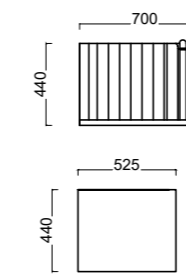

STELLA

CONSOLE

SHOWCASE

TABLE

CHAIR

BEDSTEAD

BENCH

NIGHT STAND